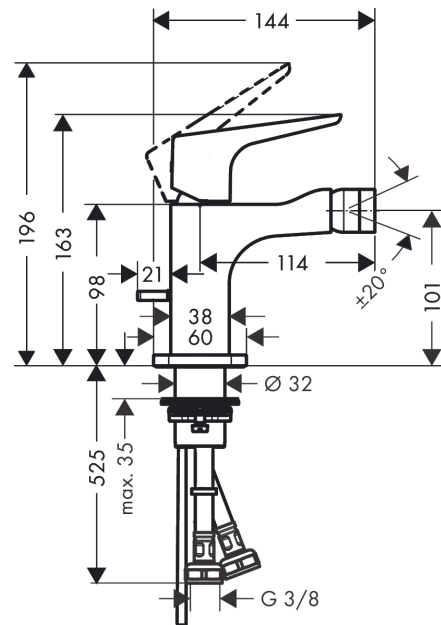

AXOR Citterio E

Single lever bidet mixer with lever handle and pop-up waste set

Surfaces: **Chrome** Article Number: **36121000**

Description

product features

- consists of: single lever bidet mixer, waste set
- projection 114 mm
- aerator with ball pivot
- normal spray
- flow rate at 3 bar: 7.2 l/min
- ceramic cartridge
- temperature limitation adjustable
- suitable for continuous flow water heaters
- pop-up waste set G 1¼
- connection dimension: DN15

Technology

Product image

Scale drawing

Flowchart